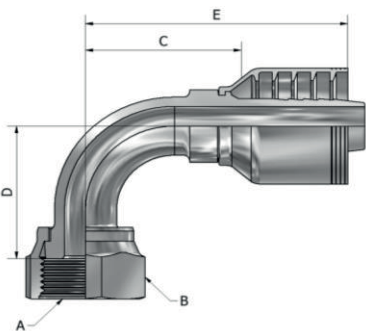

DE493 SERIES(Female Seal Lok O-Ring Face Seal 90° Elbow)

LSI

| PART NUMBER | Products Description | | | | | | | | | |
|------------------|----------------------|------------|---------|------|-------------|------|-------|------|----------------|------|
| | Hose In-Dia | Thread UNF | Nut Hex | | Tail-Growth | | Drop | | Overall length | |
| | | | MM | Inch | MM | Inch | MM | Inch | MM | Inch |
| | | | A | | B | | C | | D | |
| DE493-11-06 | 3/8 | 11/16-16 | 22.0 | 0.87 | 31.1 | 1.22 | 23.0 | 0.91 | 54.9 | 2.16 |
| DE493-11-06D54 | 3/8 | 11/16-16 | 22.0 | 0.87 | 31.1 | 1.22 | 54.0 | 2.13 | 54.9 | 2.16 |
| DE493-11-06D75 | 3/8 | 11/16-16 | 22.0 | 0.87 | 31.1 | 1.22 | 75.0 | 2.95 | 54.9 | 2.16 |
| DE493-11-06D80 | 3/8 | 11/16-16 | 22.0 | 0.87 | 31.1 | 1.22 | 80.0 | 3.15 | 54.9 | 2.16 |
| DE493-13-06 | 3/8 | 13/16-16 | 23.8 | 0.94 | 33.0 | 1.30 | 29.0 | 1.14 | 56.8 | 2.24 |
| DE493-13-06D64 | 3/8 | 13/16-16 | 23.8 | 0.94 | 33.0 | 1.30 | 64.0 | 2.52 | 56.8 | 2.24 |
| DE493-13-08 | 1/2 | 13/16-16 | 23.8 | 0.94 | 35.1 | 1.38 | 29.0 | 1.14 | 65.5 | 2.58 |
| DE493-13-08B | 1/2 | 13/16-16 | 23.8 | 0.94 | 32.8 | 1.29 | 29.3 | 1.15 | 63.2 | 2.49 |
| DE493-13-08D63.8 | 1/2 | 13/16-16 | 23.8 | 0.94 | 35.1 | 1.38 | 63.8 | 2.51 | 65.5 | 2.58 |
| DE493-16-08 | 1/2 | 1"-14 | 30.0 | 1.18 | 38.2 | 1.50 | 32.0 | 1.26 | 68.6 | 2.70 |
| DE493-16-08D70 | 1/2 | 1"-14 | 30.0 | 1.18 | 35.2 | 1.39 | 70.0 | 2.76 | 65.6 | 2.58 |
| DE493-16-10 | 5/8 | 1"-14 | 30.0 | 1.18 | 40.6 | 1.60 | 32.0 | 1.26 | 72.1 | 2.84 |
| DE493-16-10D70 | 5/8 | 1"-14 | 30.0 | 1.18 | 40.6 | 1.60 | 70.0 | 2.76 | 72.1 | 2.84 |
| DE493-19-08 | 1/2 | 1-3/16-12 | 36.0 | 1.42 | 35.1 | 1.38 | 43.0 | 1.69 | 65.5 | 2.58 |
| DE493-19-10 | 5/8 | 1-3/16-12 | 36.0 | 1.42 | 47.0 | 1.85 | 48.0 | 1.89 | 78.5 | 3.09 |
| DE493-19-12 | 3/4 | 1-3/16-12 | 36.0 | 1.42 | 52.3 | 2.06 | 48.0 | 1.89 | 88.7 | 3.49 |
| DE493-19-12D96 | 3/4 | 1-3/16-12 | 36.0 | 1.42 | 52.3 | 2.06 | 96.0 | 3.78 | 88.7 | 3.49 |
| DE493-23-12 | 3/4 | 1-7/16-12 | 41.0 | 1.61 | 52.3 | 2.06 | 56.0 | 2.20 | 88.7 | 3.49 |
| DE493-23-16 | 1" | 1-7/16-12 | 41.0 | 1.61 | 67.3 | 2.65 | 56.0 | 2.20 | 111.2 | 4.38 |
| DE493-23-16D114 | 1" | 1-7/16-12 | 41.0 | 1.61 | 67.3 | 2.65 | 114.0 | 4.49 | 111.2 | 4.38 |
| DE493-23-20 | 1-1/4 | 1-7/16-12 | 41.0 | 1.61 | 68.7 | 2.70 | 58.0 | 2.28 | 111.2 | 4.38 |
| DE493-27-16 | 1" | 1-11/16-12 | 50.0 | 1.97 | 62.6 | 2.46 | 75.0 | 2.95 | 106.5 | 4.19 |
| DE493-27-20 | 1-1/4 | 1-11/16-12 | 50.0 | 1.97 | 87.3 | 3.44 | 82.0 | 3.23 | 136.1 | 5.36 |
| DE493-32-20 | 1-1/4 | 2"-12 | 60.0 | 2.36 | 87.3 | 3.44 | 84.0 | 3.3 | 129.8 | 5.11 |
| DE493-32-24 | 1-1/2 | 2"-12 | 60.0 | 2.36 | 105.0 | 4.13 | 101.0 | 3.98 | 160.2 | 6.31 |