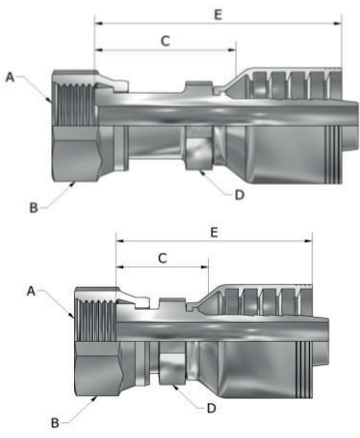

DE403 SERIES(Female Seal Lok O-Ring Face Seal Straight)

LSI

| PART NUMBER | Products Description | | | | | | | | | |
|--------------|----------------------|------------|---------|------|-------------|------|------------|------|----------------|------|
| | Hose In-Dia | Thread UNF | Nut Hex | | Tail-Growth | | Nipple Hex | | Overall length | |
| | | | MM | Inch | MM | Inch | MM | Inch | MM | Inch |
| | | | A | | B | | C | | D | |
| DE403-09-06 | 3/8 | 9/16-18 | 17.5 | 0.69 | 34.3 | 1.35 | 17.5 | 0.69 | 58.1 | |
| DE403-11-06 | 3/8 | 11/16-16 | 22.0 | 0.87 | 33.0 | 1.30 | 17.5 | 0.69 | 56.8 | |
| DE403-11-06S | 3/8 | 11/16-16 | 22.0 | 0.87 | 24.4 | 0.96 | 17.5 | 0.69 | 48.2 | |
| DE403-11-08 | 1/2 | 11/16-16 | 22.0 | 0.87 | 33.0 | 1.30 | 20.6 | 0.81 | 63.4 | |
| DE403-13-06 | 3/8 | 13/16-16 | 23.8 | 0.94 | 39.3 | 1.55 | 20.6 | 0.81 | 63.1 | |
| DE403-13-06S | 3/8 | 13/16-16 | 23.8 | 0.94 | 25.9 | 1.02 | 20.6 | 0.81 | 49.7 | |
| DE403-13-08 | 1/2 | 13/16-16 | 23.8 | 0.94 | 40.1 | 1.58 | 22.0 | 0.87 | 70.5 | |
| DE403-13-08S | 1/2 | 13/16-16 | 23.8 | 0.94 | 25.8 | 1.02 | 22.0 | 0.87 | 56.2 | |
| DE403-16-06 | 3/8 | 1"-14 | 30.0 | 1.18 | 45.3 | 1.78 | 23.8 | 0.94 | 69.1 | |
| DE403-16-08 | 1/2 | 1"-14 | 30.0 | 1.18 | 43.1 | 1.70 | 23.8 | 0.94 | 73.5 | |
| DE403-16-08S | 1/2 | 1"-14 | 30.0 | 1.18 | 27.9 | 1.10 | 23.8 | 0.94 | 58.3 | |
| DE403-16-10 | 5/8 | 1"-14 | 30.0 | 1.18 | 44.6 | 1.76 | 23.8 | 0.94 | 76.1 | |
| DE403-16-10S | 5/8 | 1"-14 | 30.0 | 1.18 | 29.4 | 1.16 | 23.8 | 0.94 | 60.9 | |
| DE403-16-12 | 3/4 | 1"-14 | 30.0 | 1.18 | 45.0 | 1.77 | 27.0 | 1.06 | 81.4 | |
| DE403-19-08 | 1/2 | 1-3/16-12 | 36.0 | 1.42 | 48.4 | 1.91 | 28.6 | 1.12 | 78.8 | |
| DE403-19-10 | 5/8 | 1-3/16-12 | 36.0 | 1.42 | 49.3 | 1.94 | 28.6 | 1.12 | 80.8 | |
| DE403-19-10S | 5/8 | 1-3/16-12 | 36.0 | 1.42 | 34.0 | 1.34 | 28.6 | 1.12 | 65.5 | |
| DE403-19-12 | 3/4 | 1-3/16-12 | 36.0 | 1.42 | 47.6 | 1.87 | 28.6 | 1.12 | 84.0 | |
| DE403-19-12S | 3/4 | 1-3/16-12 | 36.0 | 1.42 | 31.6 | 1.24 | 28.6 | 1.12 | 68.0 | |
| DE403-19-16 | 1" | 1-3/16-12 | 36.0 | 1.42 | 50.3 | 1.98 | 35.0 | 1.38 | 94.1 | |
| DE403-23-12 | 3/4 | 1-7/16-12 | 41.0 | 1.61 | 49.2 | 1.94 | 35.0 | 1.38 | 85.6 | |
| DE403-23-16 | 1" | 1-7/16-12 | 41.0 | 1.61 | 49.9 | 1.96 | 35.0 | 1.38 | 93.8 | |
| DE403-23-16S | 1" | 1-7/16-12 | 41.0 | 1.61 | 37.7 | 1.48 | 35.0 | 1.38 | 81.6 | |
| DE403-23-20 | 1-1/4 | 1-7/16-12 | 41.0 | 1.61 | 53.7 | 2.11 | 44.5 | 1.75 | 96.2 | |
| DE403-27-16 | 1" | 1-11/16-12 | 50.0 | 1.97 | 54.0 | 2.13 | 41.0 | 1.61 | 103.1 | |
| DE403-27-20 | 1-1/4 | 1-11/16-12 | 50.0 | 1.97 | 53.6 | 2.11 | 46.0 | 1.81 | 96.1 | |
| DE403-27-20S | 1-1/4 | 1-11/16-12 | 50.0 | 1.97 | 40.9 | 1.61 | 46.0 | 1.81 | 83.4 | |
| DE403-32-24 | 1-1/2 | 2"-12 | 60.0 | 2.36 | 65.3 | 2.57 | 50.8 | 2.00 | 120.5 | |
| DE403-32-24S | 1-1/2 | 2"-12 | 60.0 | 2.36 | 42.7 | 1.68 | 50.8 | 2.00 | 97.9 | |