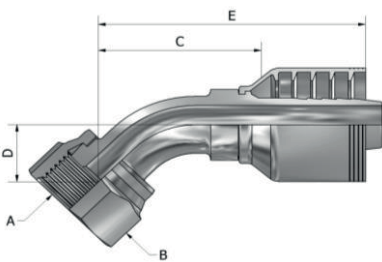

DE443 SERIES(Female Seal Lok O-Ring Face Seal 45° Elbow)

LSI

PART NUMBER	Products Description											
	Hose In-Dia	Thread UNF	Nut Hex		Tail-Growth		Drop		Overall Length			
			MM	Inch	MM	Inch	MM	Inch	MM	Inch		
			A		B		C		D		E	
DE443-11-06	3/8	11/16-16	22.0	0.87	34.5	1.36	11.0	0.43	58.3	2.30		
DE443-13-06	3/8	13/16-16	23.8	0.94	40.4	1.59	15.0	0.59	64.2	2.53		
DE443-13-08	1/2	13/16-16	23.8	0.94	41.3	1.63	15.0	0.59	71.7	2.82		
DE443-13-08A22.5	1/2	13/16-16	23.8	0.94	45.0	1.77	9.1	0.36	75.3	2.96		
DE443-16-08	1/2	1"-14	30.0	1.18	43.9	1.73	16.0	0.63	74.3	2.93		
DE443-16-10	5/8	1"-14	30.0	1.18	45.5	1.79	16.0	0.63	77.0	3.03		
DE443-19-10	5/8	1-3/16-12	36.0	1.42	58.1	2.29	21.0	0.83	89.6	3.53		
DE443-19-12	3/4	1-3/16-12	36.0	1.42	55.8	2.20	21.1	0.83	92.2	3.63		
DE443-23-12	3/4	1-7/16-12	41.0	1.61	61.2	2.41	26.5	1.04	97.6	3.84		
DE443-23-16	1"	1-7/16-12	41.0	1.61	69.0	2.72	24.0	0.94	112.9	4.44		
DE443-23-20	1-1/4	1-7/16-12	41.0	1.61	70.4	2.77	24.0	0.94	112.9	4.44		
DE443-27-20	1-1/4	1-11/16-12	50.0	1.97	102.7	4.04	41.0	1.61	145.2	5.72		
DE443-32-24	1-1/2	2"-12	60.0	2.36	119.3	4.70	48.0	1.89	174.5	6.87